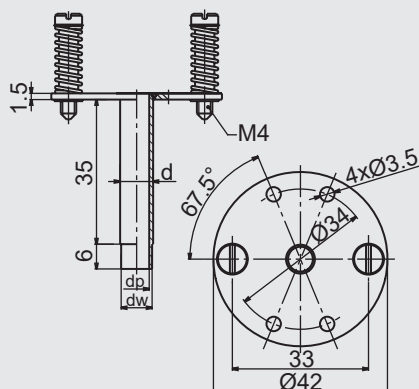

LONG BUSH SPRINGING DISK TYPE - „B”

TYPE: BSDB3L-d_c

TYPE: BSDGB3L-d_c

MINERAL INSULATED CABLE DIAMETER d _c	d [mm]	d _p [mm]	d _w [mm]	d [mm]	d _p [mm]	d _w [mm]
Ø3	Ø6	Ø3.3 ^{+0.1}	Ø4	Ø6	Ø3.3 ^{+0.1}	Ø4
Ø4.5	Ø6	Ø4.54 ^{+0.1}	Ø5.5	Ø6	Ø4.54 ^{+0.1}	Ø5.5
Ø6	Ø8	Ø6.06 ^{+0.1}	Ø7.4	Ø8	Ø6.06 ^{+0.1}	Ø7.4
Ø8	Ø10	Ø8.08 ^{+0.1}	Ø9.8	Ø10	Ø8.08 ^{+0.1}	Ø9.8
Ø9.525	Ø12	Ø9.62 ^{+0.1}	Ø11.8	Ø12	Ø9.62 ^{+0.1}	Ø11.8
Ø10	Ø12	Ø10.1 ^{+0.1}	Ø11.8	Ø12	Ø10.1 ^{+0.1}	Ø11.8
Ø12.7	Ø15	Ø12.82 ^{+0.1}	Ø14.8	Ø15	Ø12.82 ^{+0.1}	Ø14.8

SPECIFICATION

Disk	Stainless steel
Spring	Zinc - plated spring steel
Screw	Stainless steel
Distance bush	Nickel - plated brass

ORDERING

Ordering	Bush transmitter disk BSDB3L - d_c	Bush transmitter disk BSDGB3L-d_c
Ordering example	Bush transmitter disk BSDB3L - Ø6	Bush transmitter disk BSDGB3L-Ø6