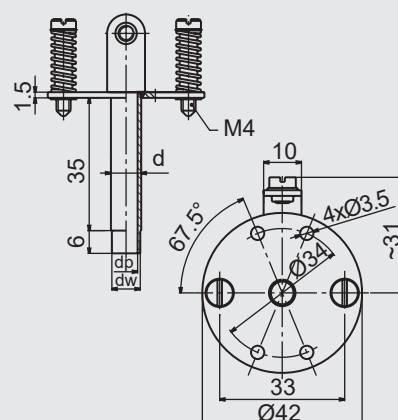

LONG BUSH SPRINGING DISK TYPE - „B”

TYPE: BSDB3L-d_c

TYPE: BSDGB3L-d_c

MINERAL INSULATED CABLE DIAMETER d _c	d [mm]	d _p [mm]	d _w [mm]	d [mm]	d _p [mm]	d _w [mm]
Ø3	Ø6	Ø3.3 ^{+0.1}	Ø4	Ø6	Ø3.3 ^{+0.1}	Ø4
Ø4.5	Ø6	Ø4.54 ^{+0.1}	Ø5.5	Ø6	Ø4.54 ^{+0.1}	Ø5.5
Ø6	Ø8	Ø6.06 ^{+0.1}	Ø7.4	Ø8	Ø6.06 ^{+0.1}	Ø7.4
Ø8	Ø10	Ø8.08 ^{+0.1}	Ø9.8	Ø10	Ø8.08 ^{+0.1}	Ø9.8
Ø9.525	Ø12	Ø9.62 ^{+0.1}	Ø11.8	Ø12	Ø9.62 ^{+0.1}	Ø11.8
Ø10	Ø12	Ø10.1 ^{+0.1}	Ø11.8	Ø12	Ø10.1 ^{+0.1}	Ø11.8
Ø12.7	Ø15	Ø12.82 ^{+0.1}	Ø14.8	Ø15	Ø12.82 ^{+0.1}	Ø14.8

SPECIFICATION

Disk	Stainless steel
Spring	Zinc - plated spring steel
Screw	Stainless steel
Distance bush	Nickel - plated brass

ORDERING

Ordering	Bush transmitter disk BSDB3L - d_c	Bush transmitter disk BSDGB3L-d_c
Ordering example	Bush transmitter disk BSDB3L - Ø6	Bush transmitter disk BSDGB3L-Ø6